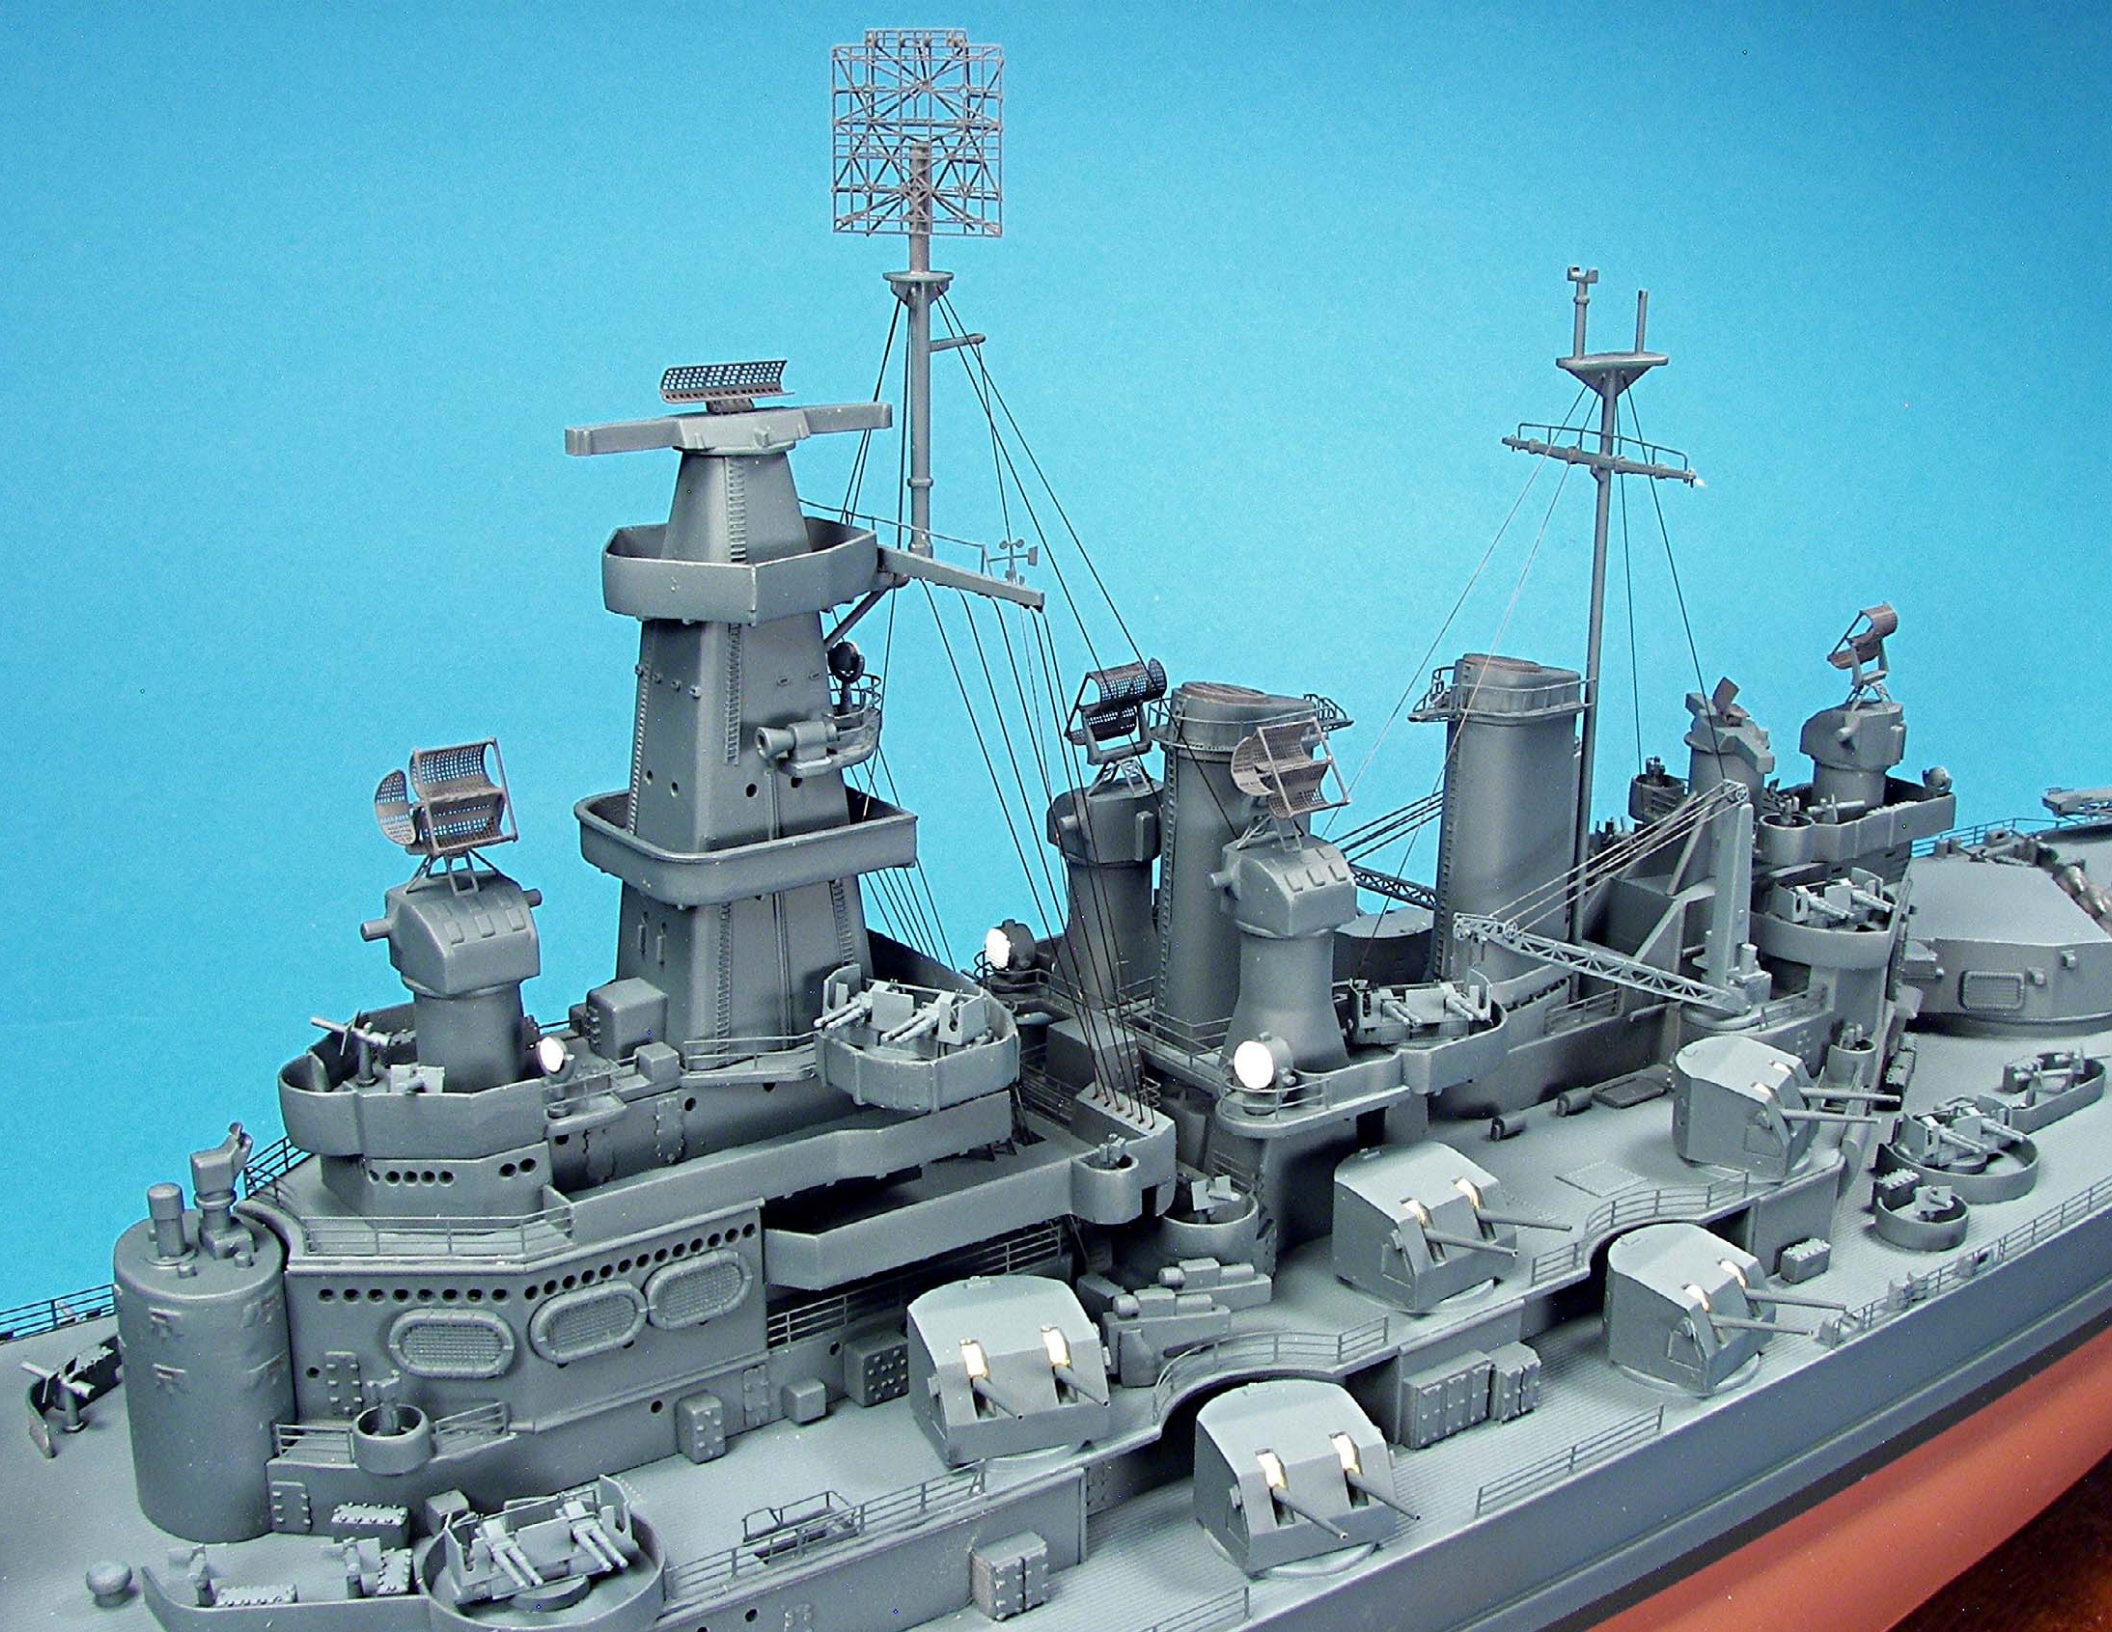

**1/350 SCALE USS NORTH CAROLINA BB-55
BUILT BY
MIKE ASHEY**

This Trumpeter kit was built out of the box and detailed with a Gold Medal Models photoetch set. I also used some radar parts from a Toms Model Works detail set to back date the ship to her 1943 Configuration. The model is painted in US Navy Measure 21 camouflage with Testors enamel paints.