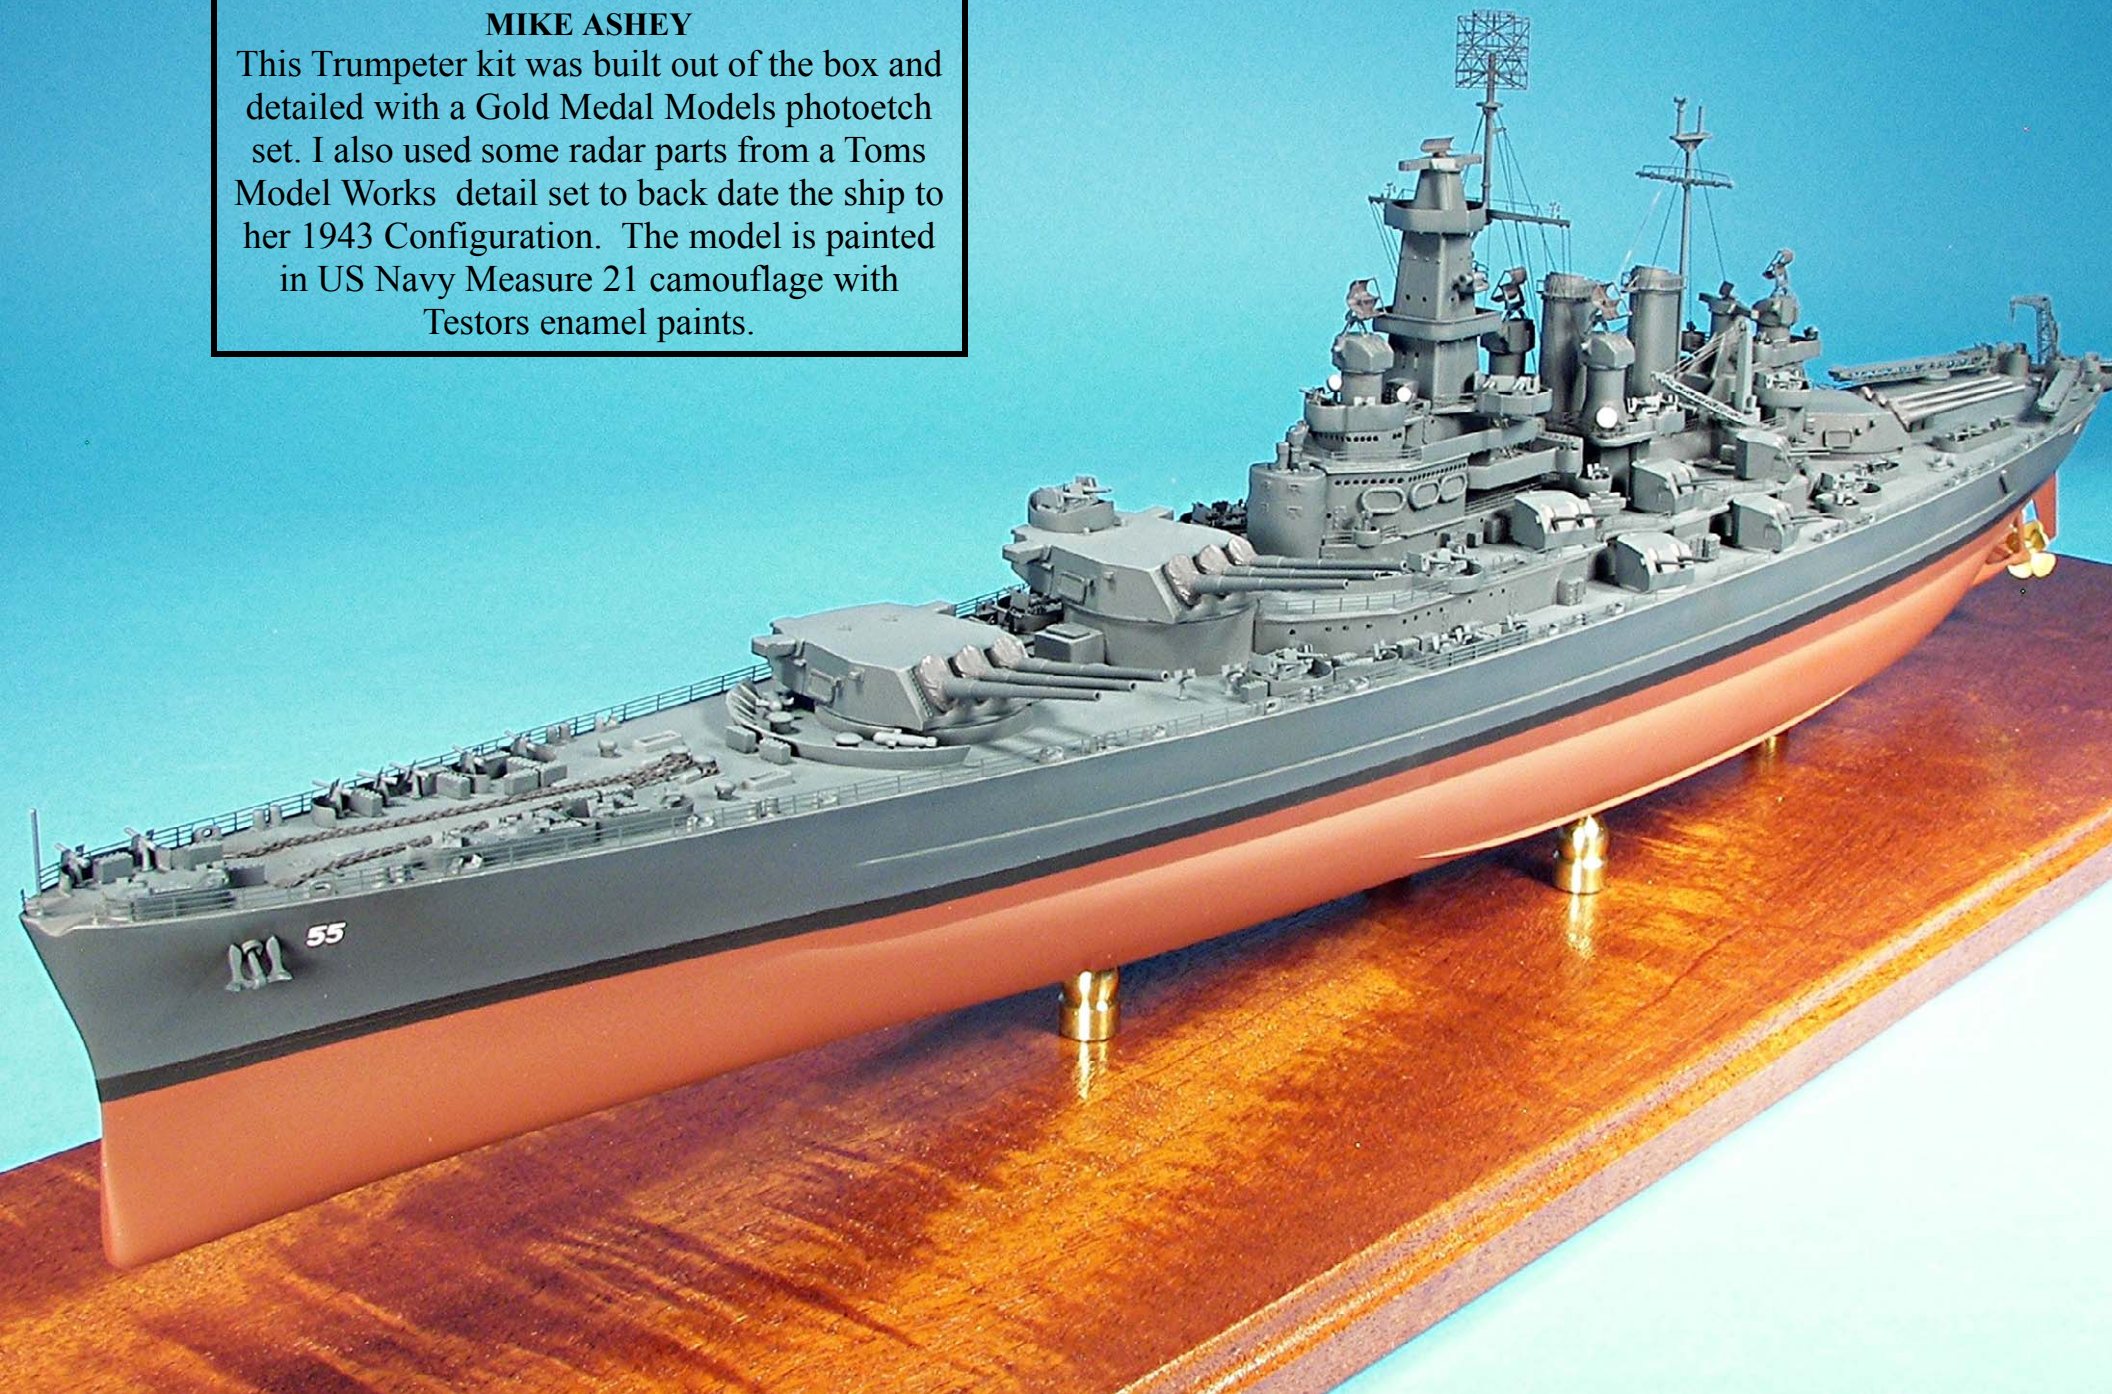

**1/350 SCALE USS NORTH CAROLINA BB-55
BUILT BY
MIKE ASHEY**

This Trumpeter kit was built out of the box and detailed with a Gold Medal Models photoetch set. I also used some radar parts from a Toms Model Works detail set to back date the ship to her 1943 Configuration. The model is painted in US Navy Measure 21 camouflage with Testors enamel paints.