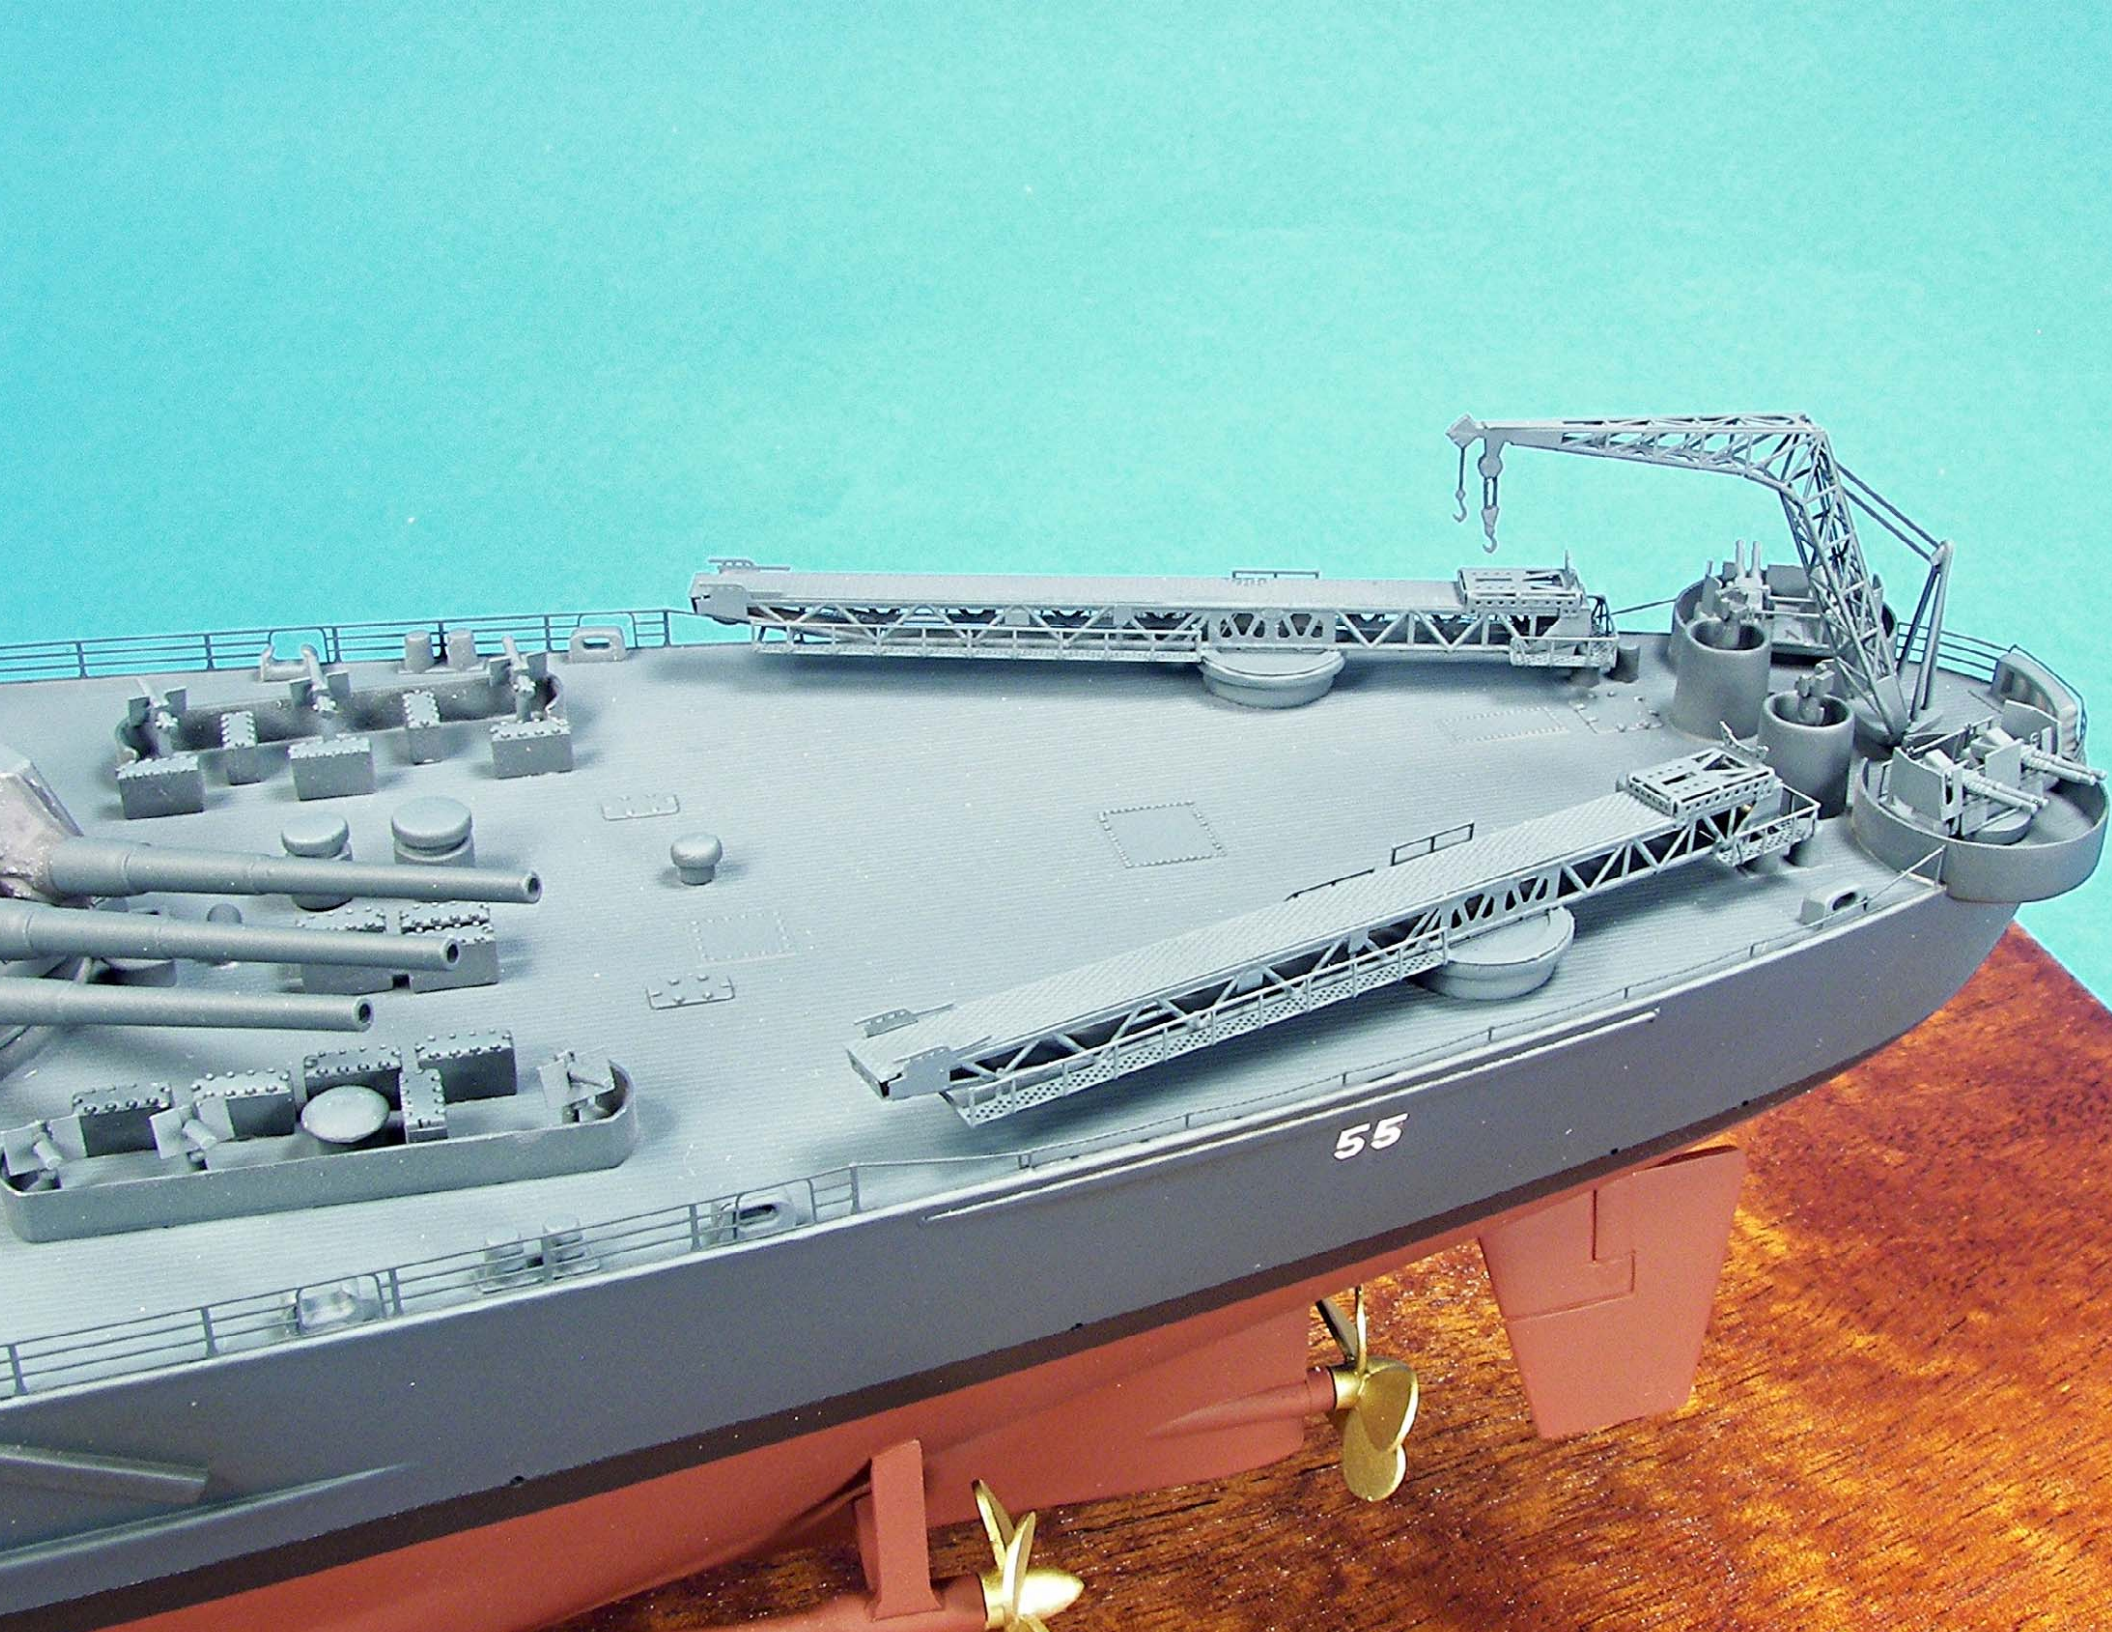

**1/350 SCALE USS NORTH CAROLINA BB-55
BUILT BY
MIKE ASHEY**

This Trumpeter kit was built out of the box and detailed with a Gold Medal Models photoetch set. I also used some radar parts from a Toms Model Works detail set to back date the ship to her 1943 Configuration. The model is painted in US Navy Measure 21 camouflage with Testors enamel paints.