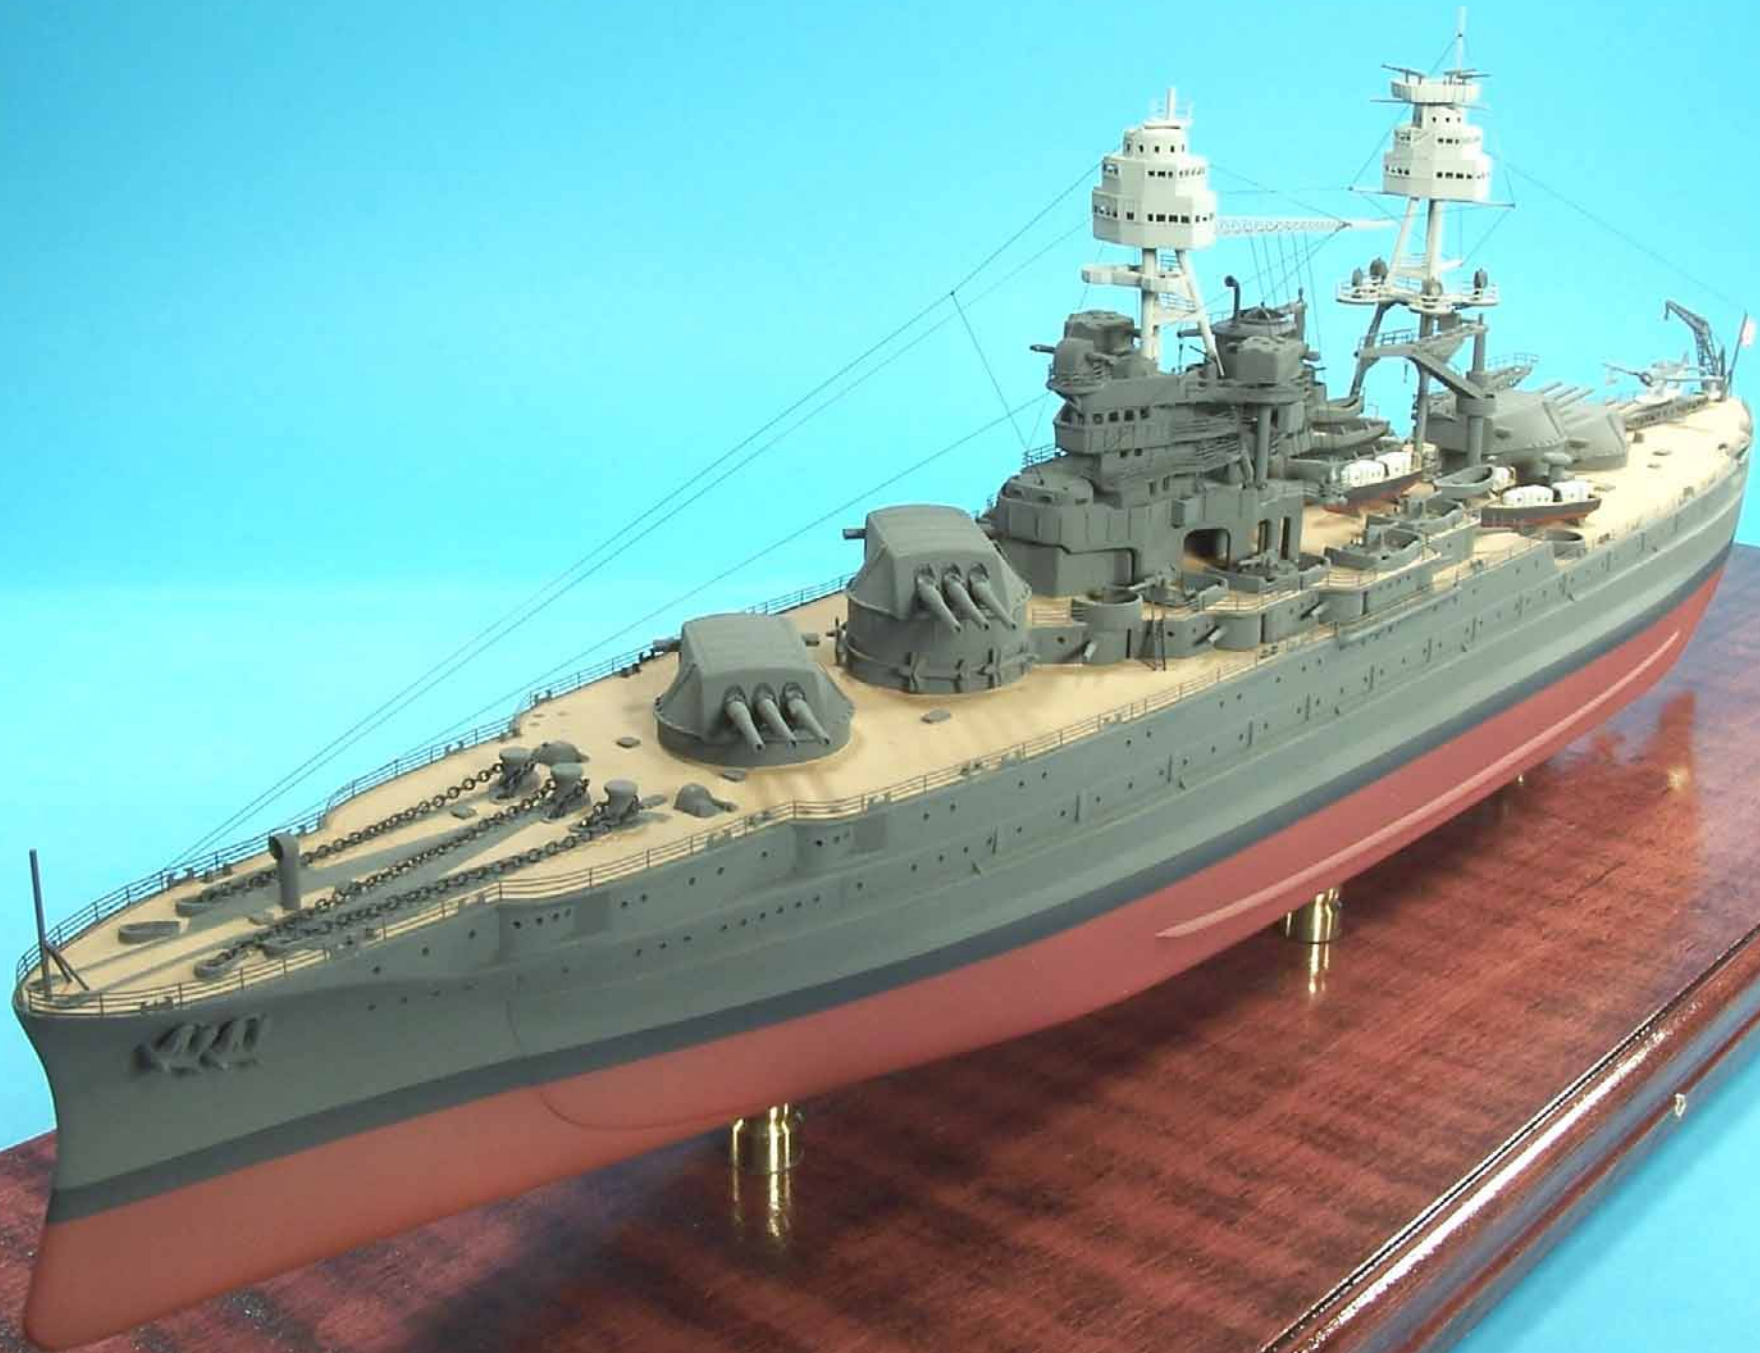

**MIKE ASHEY
PRODUCTIONS**

**1/350 SCALE USS ARIZONA BB-39
MANUFACTURER : TRUMPETER
MODEL BUILT BY : MIKE ASHEY**

**KIT DESCRIPTION
AND
BUILDING NOTES**

This model depicts the USS Arizona as she appeared on December 7, 1941. The model was painted with Testors model master enamel paints. The photoetch details are from the Gold Medal Models Arizona/Pennsylvania detail set.

ARIZONA CLASS BATTLESHIP
ARIZONA BB-39
DECEMBER 7, 1941
PEARL HARBOR