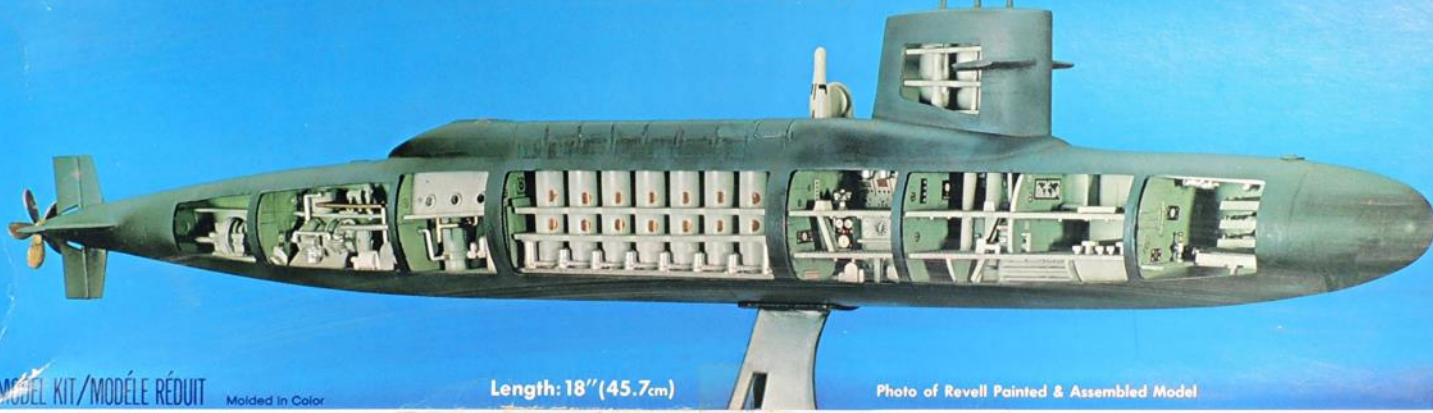

1/260 Scale

# POLARIS NUCLEAR SUBMARINE

SHOW-OFF MODEL

Cutaway Display Sub

MODEL KIT/MODÈLE RÉDUIT

Molded in Color

Length: 18" (45.7cm)

Photo of Revell Painted & Assembled Model